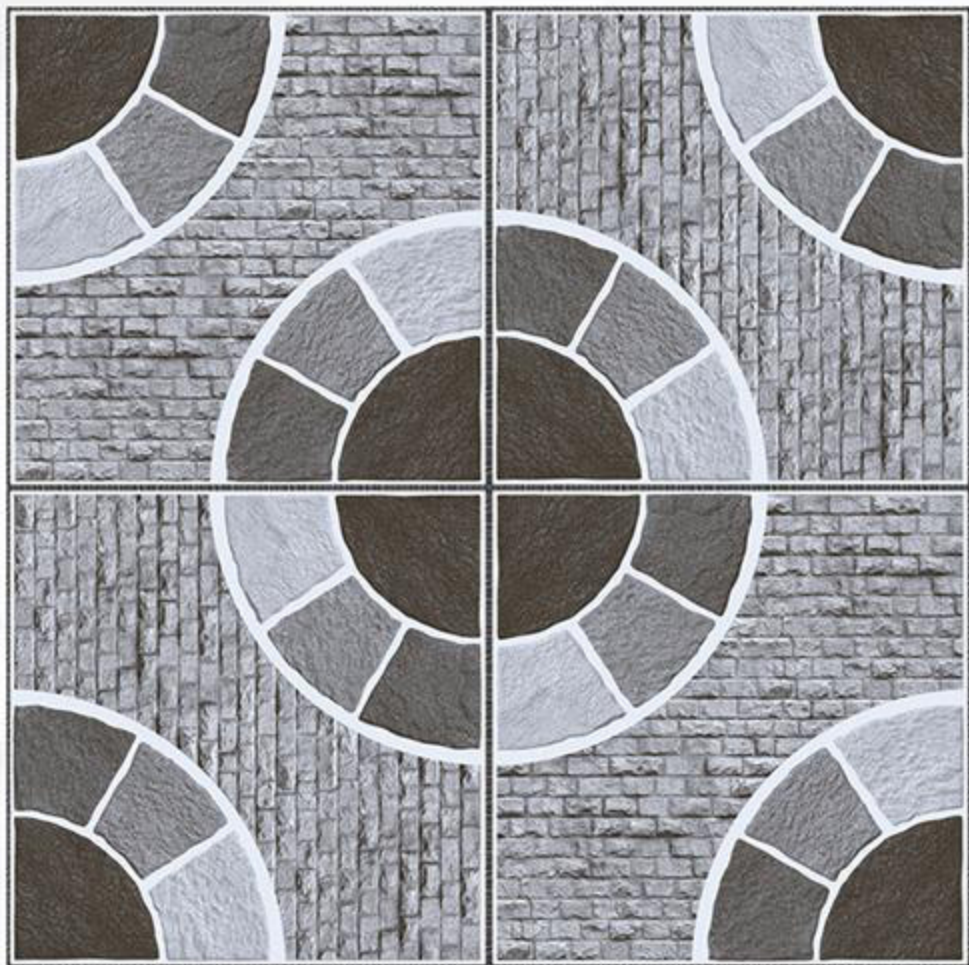

300 x 300
Heavy Duty Parking Tiles

mm