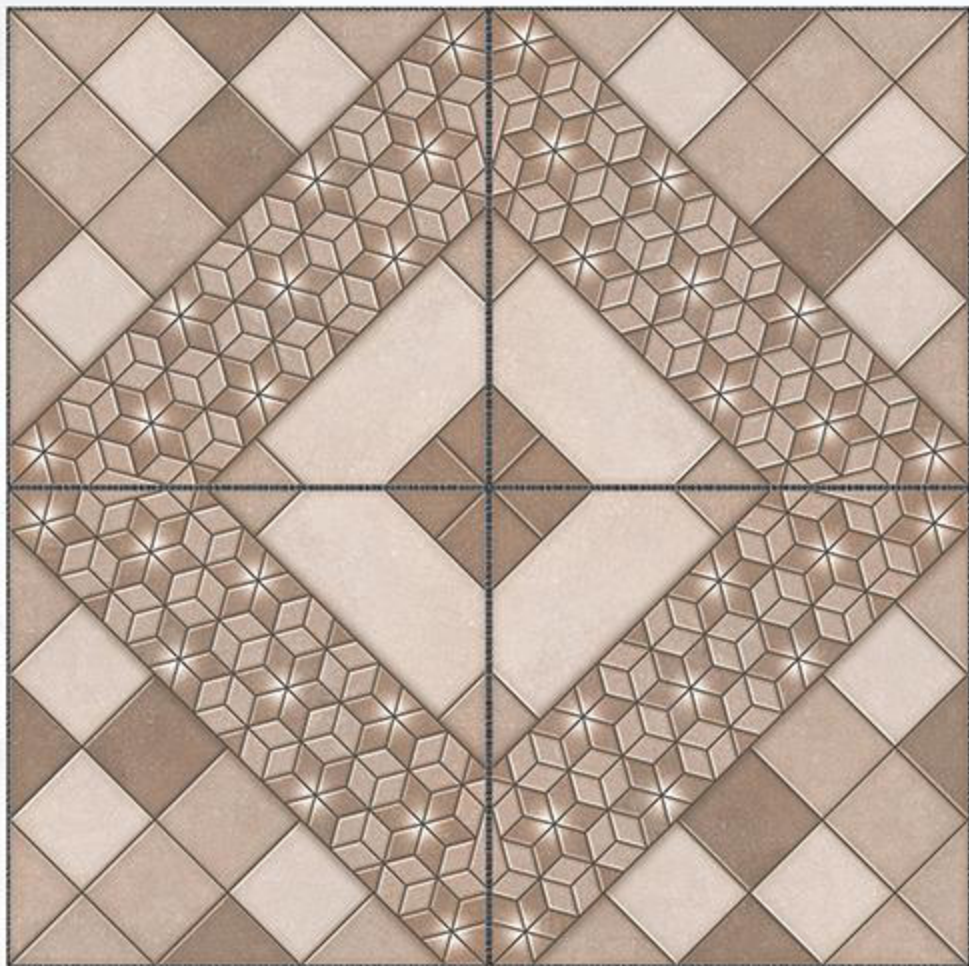

300 x 300
Heavy Duty Parking Tiles

mm