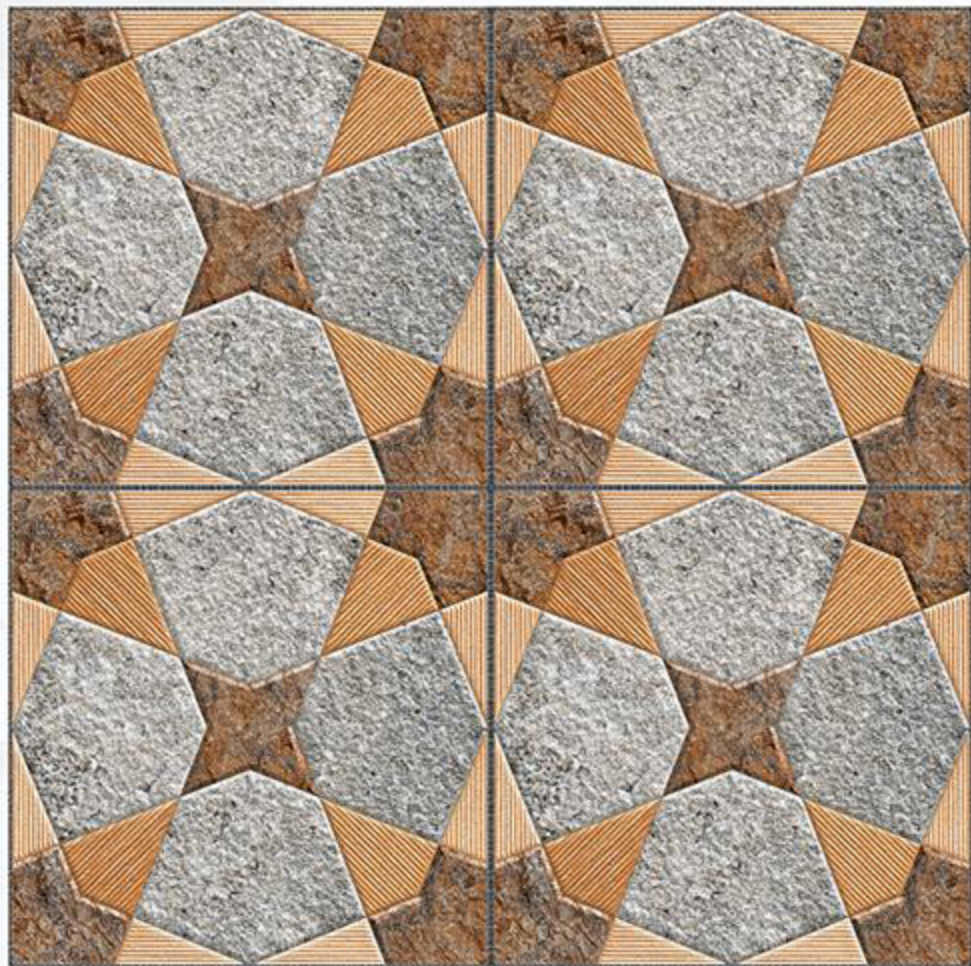

VCERA
TILES LLP

10457

Punch Series

300 x 300
Heavy Duty Parking Tiles

mm

VCERA
TILES LLP

10458

Punch Series