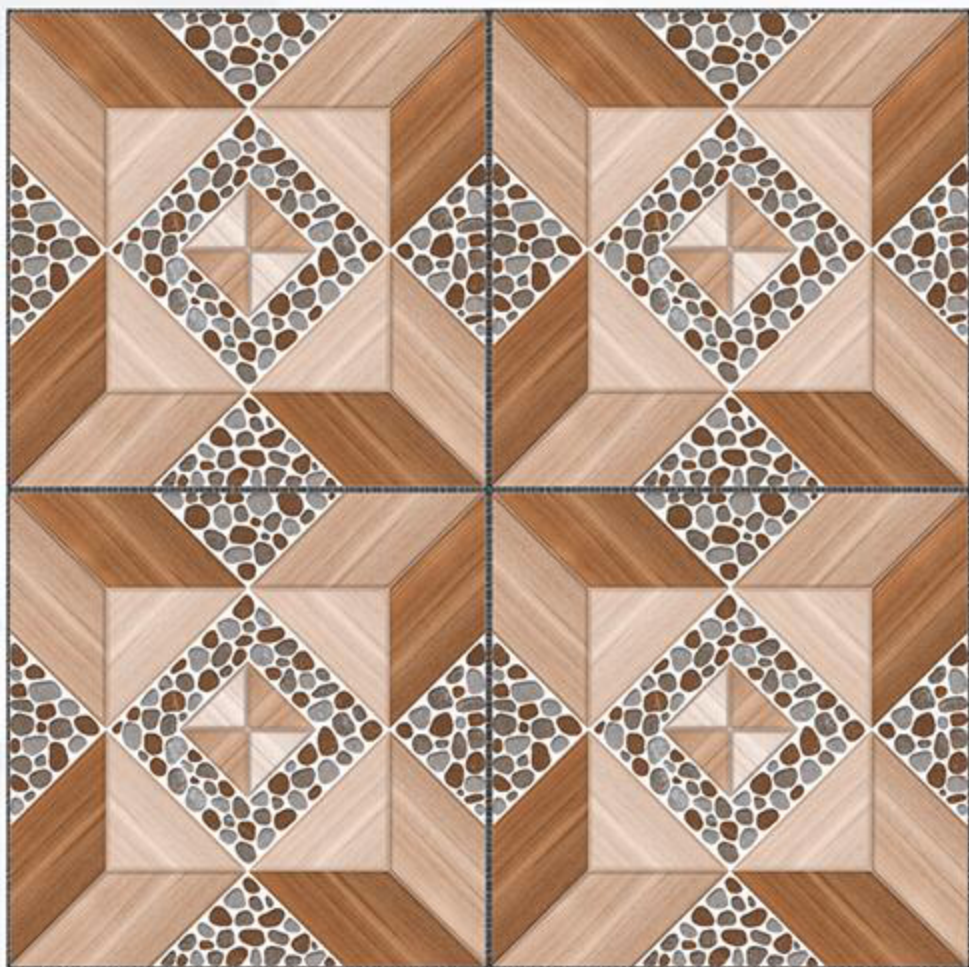

300 x 300
Heavy Duty Parking Tiles

10951

Punch Series