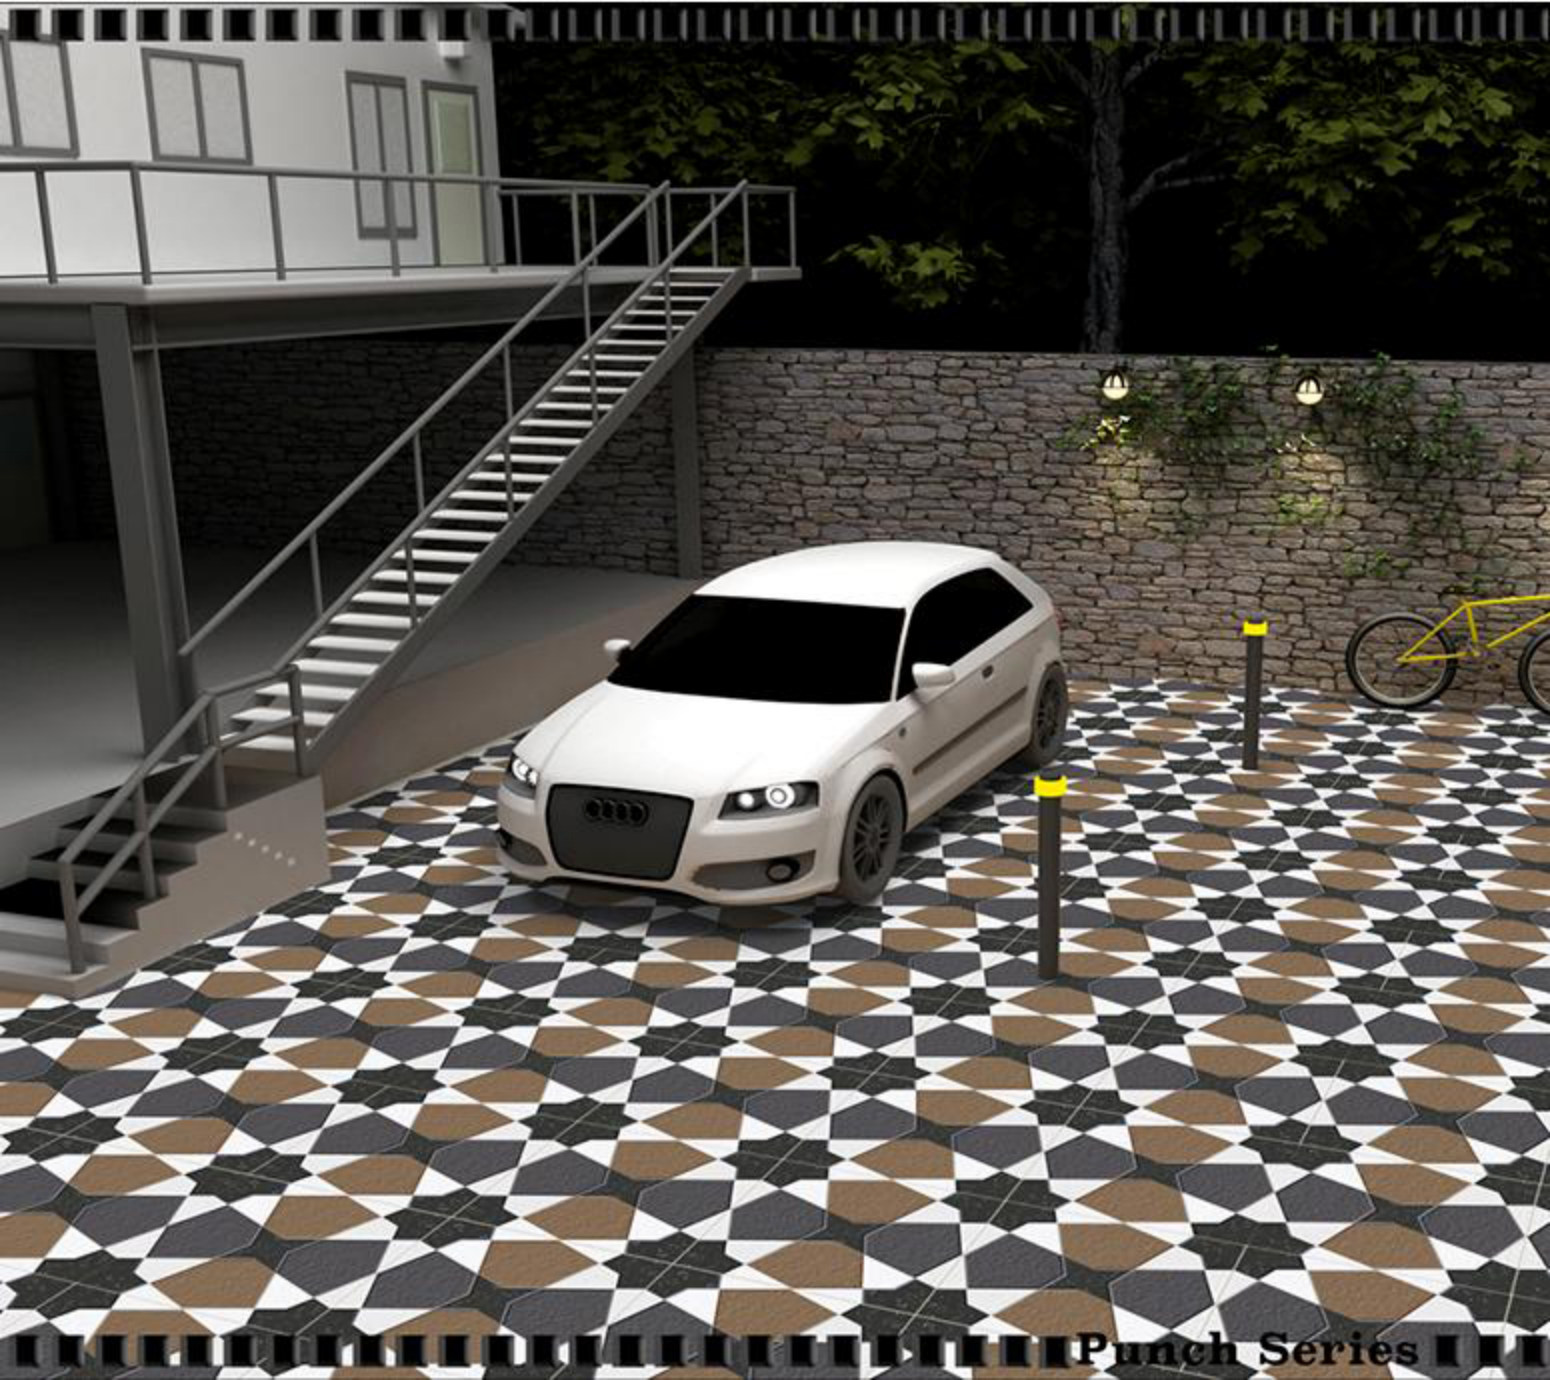

300 x 300
Heavy Duty Parking Tiles

mm

VCERA
TILES LLP

10451

Punch Series

Punch Series

300 x 300
Heavy Duty Parking Tiles

mm

VCERA
TILES LLP

10452

Punch Series

300 x 300 mm
Heavy Duty Parking Tiles

VCERA
TILES LLP

10453

Punch Series

300 x 300 mm
Heavy Duty Parking Tiles

VCERA
TILES LLP

10457

Punch Series

300 x 300
Heavy Duty Parking Tiles

mm

VCERA
TILES LLP

10458

Punch Series

Punch Series

Punch Series

300 x 300
Heavy Duty Parking Tiles

VCERA
TILES LLP

10956

Punch Series

300 x 300
Heavy Duty Parking Tiles

10957