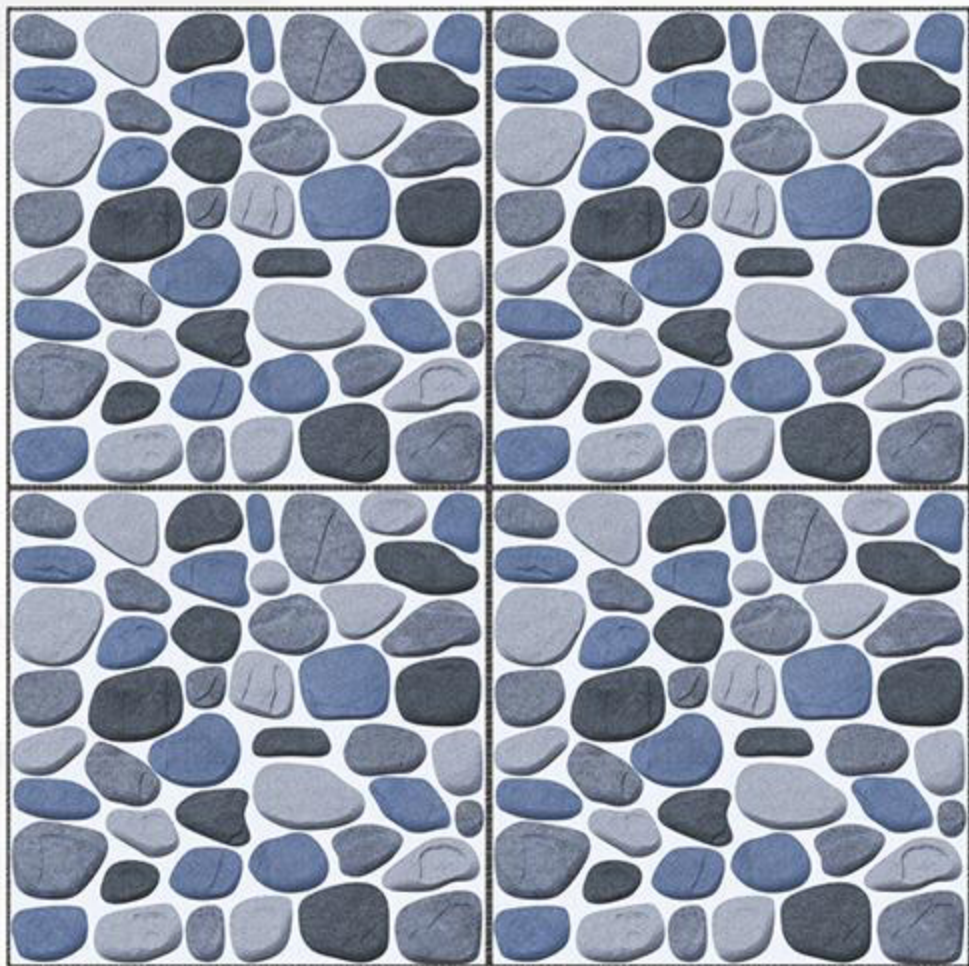

300 x 300
Heavy Duty Parking Tiles

mm

VCERA
TILES LLP

10551

Punch Series

300 x 300
Heavy Duty Parking Tiles

mm

VCERA
TILES LLP