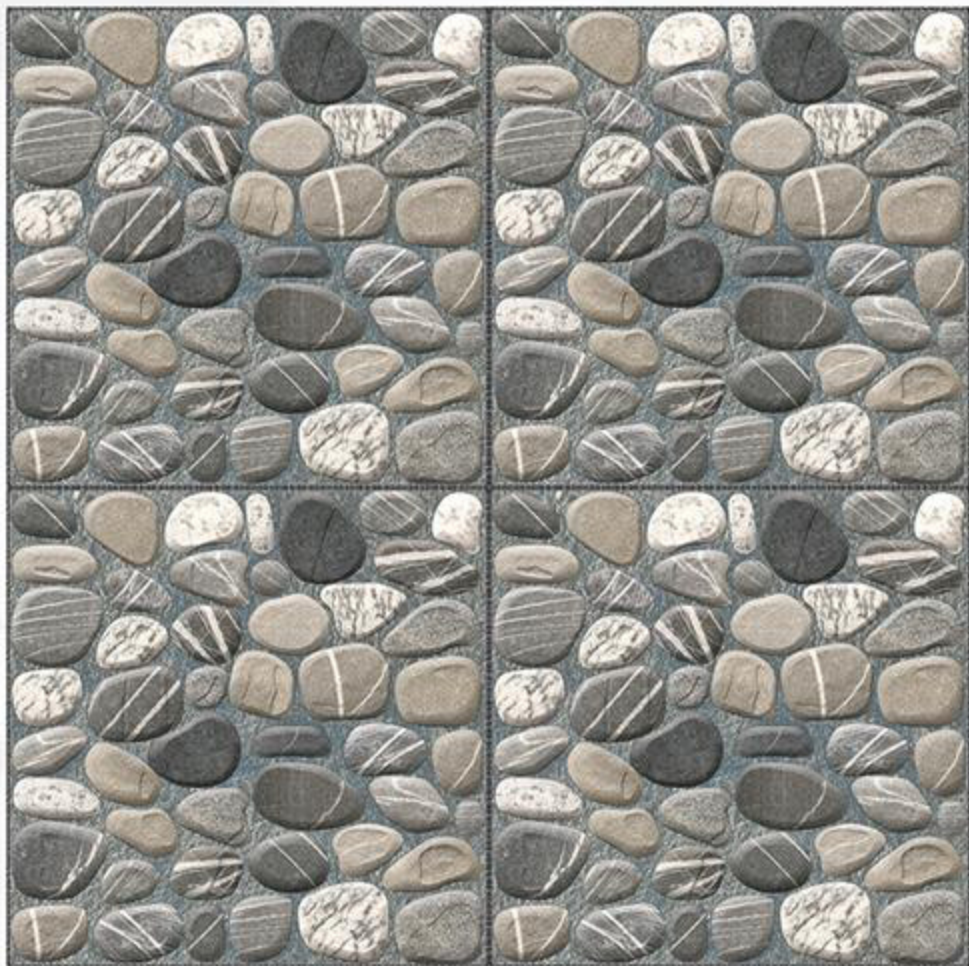

10558

Punch Series

Punch Series

300 x 300
Heavy Duty Parking Tiles

mm

VCERA
TILES LLP

10560

Punch Series