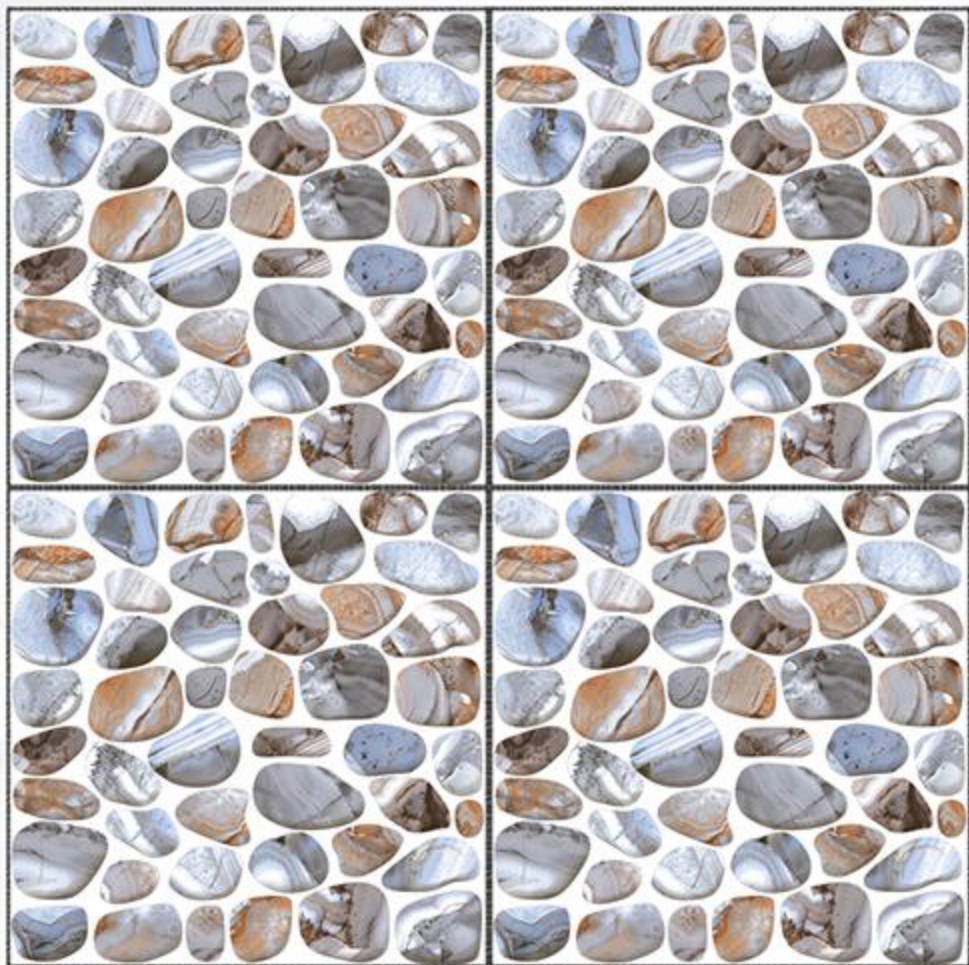

300 x 300
Heavy Duty Parking Tiles

mm

VCERA
TILES LLP

10551

Punch Series

300 x 300
Heavy Duty Parking Tiles

mm

VCERA
TILES LLP