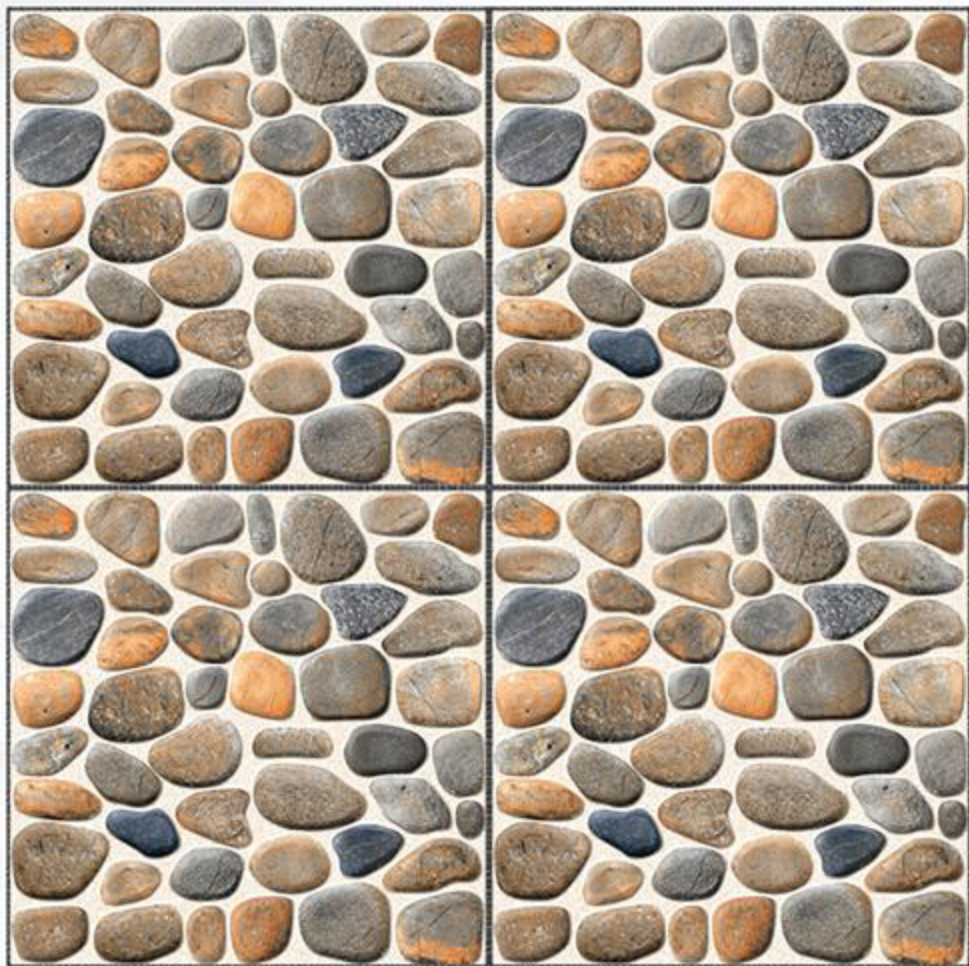

300 x 300
Heavy Duty Parking Tiles

mm

VCERA
TILES LLP

10557

Punch Series