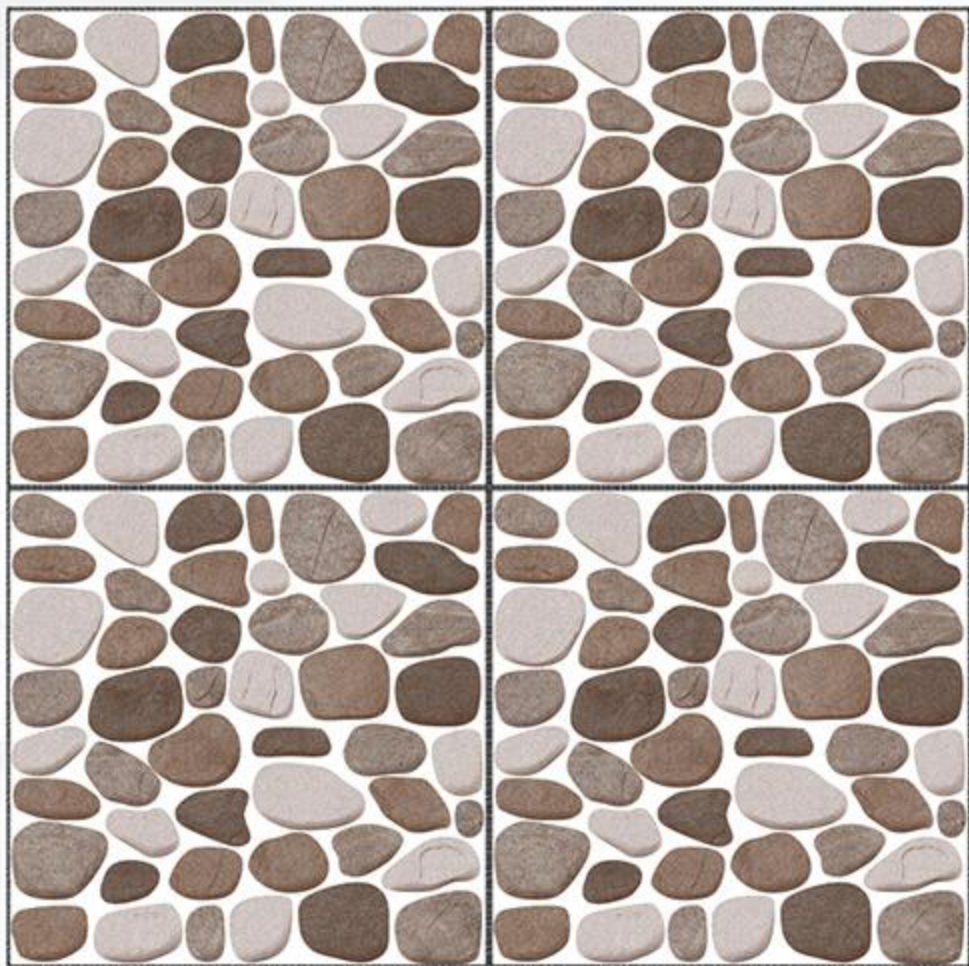

300 x 300
Heavy Duty Parking Tiles