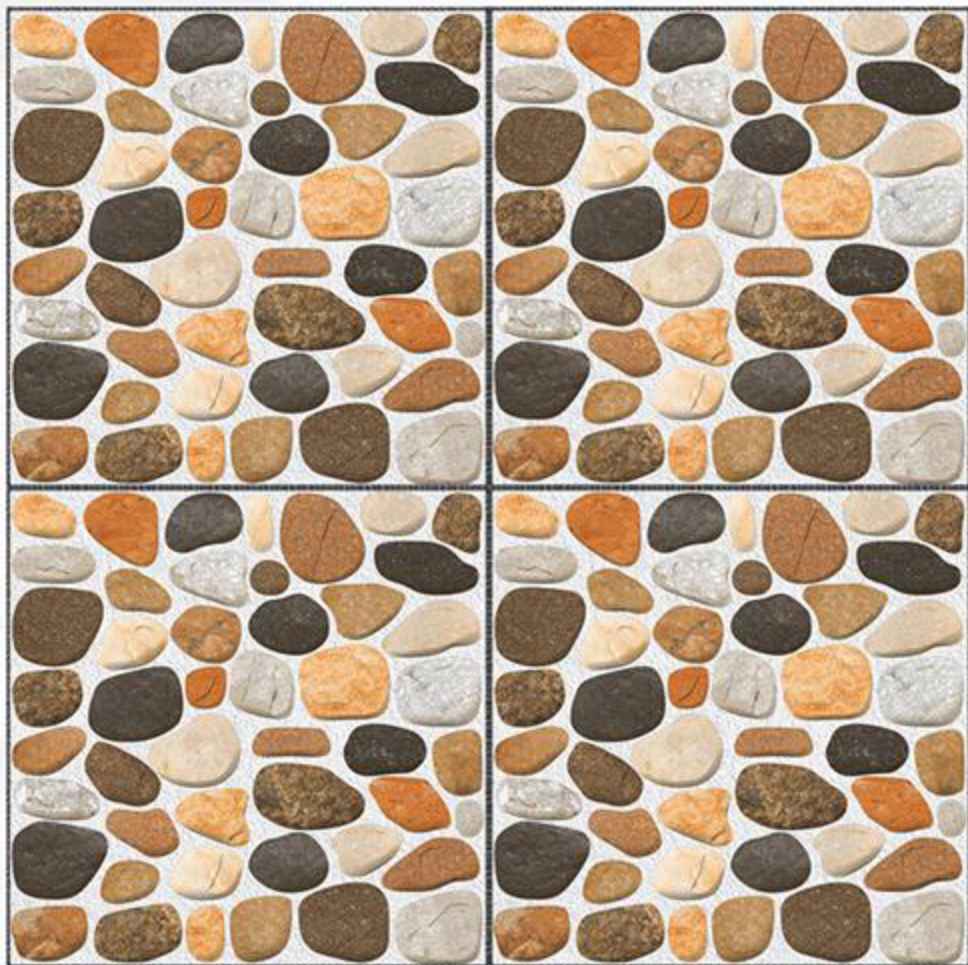

10552

Punch Series

300 x 300
Heavy Duty Parking Tiles

VCERA
TILES LLP

10553

Punch Series

300 x 300
Heavy Duty Parking Tiles

mm