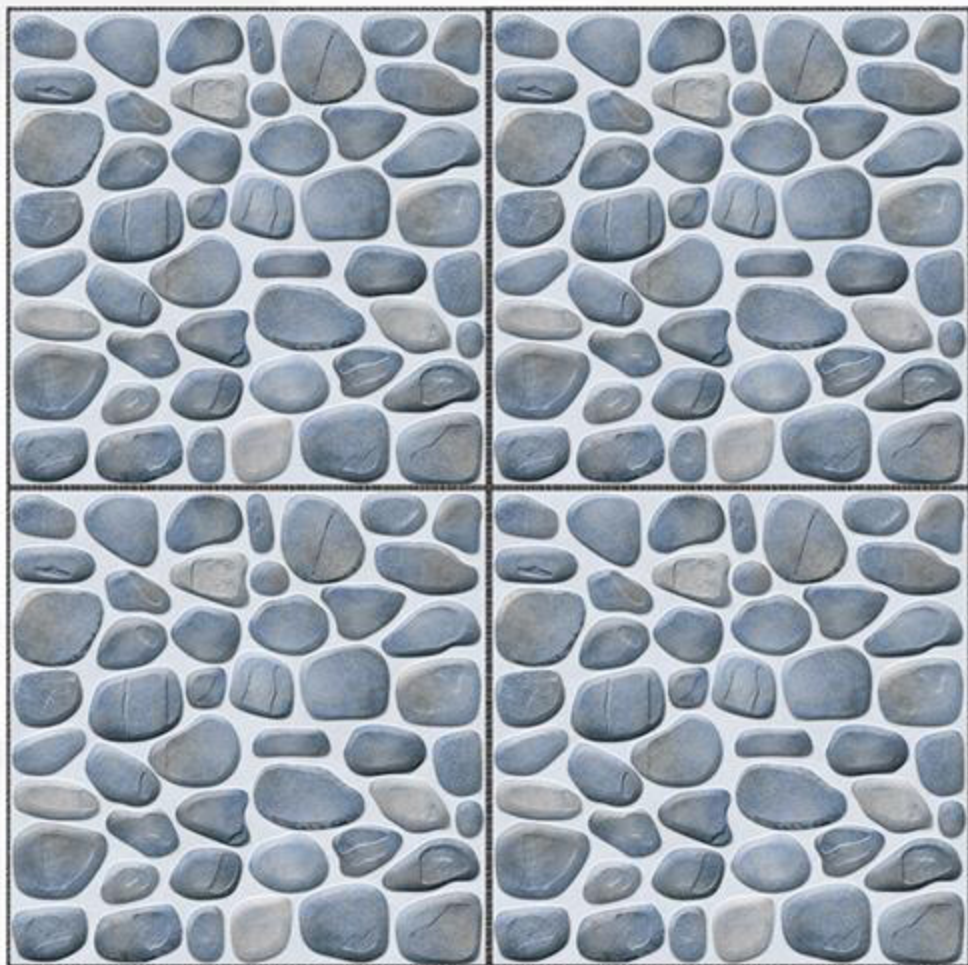

300 x 300
Heavy Duty Parking Tiles

10562

Punch Series