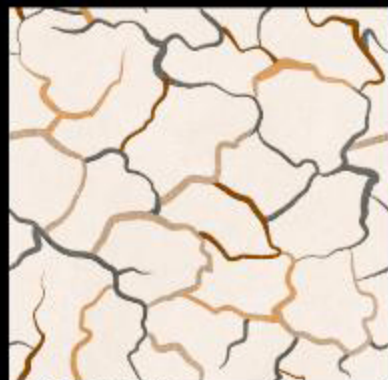

600 X 600 mm  
Porcelain tiles

FAIRY IVORY

600 X 600 mm  
Porcelain tiles

FAIRY WHITE BROWN

600 X 600 mm  
Porcelain tiles

FAIRY WHITE GREY

600 X 600 mm  
Porcelain tiles

FUSION BEIGE