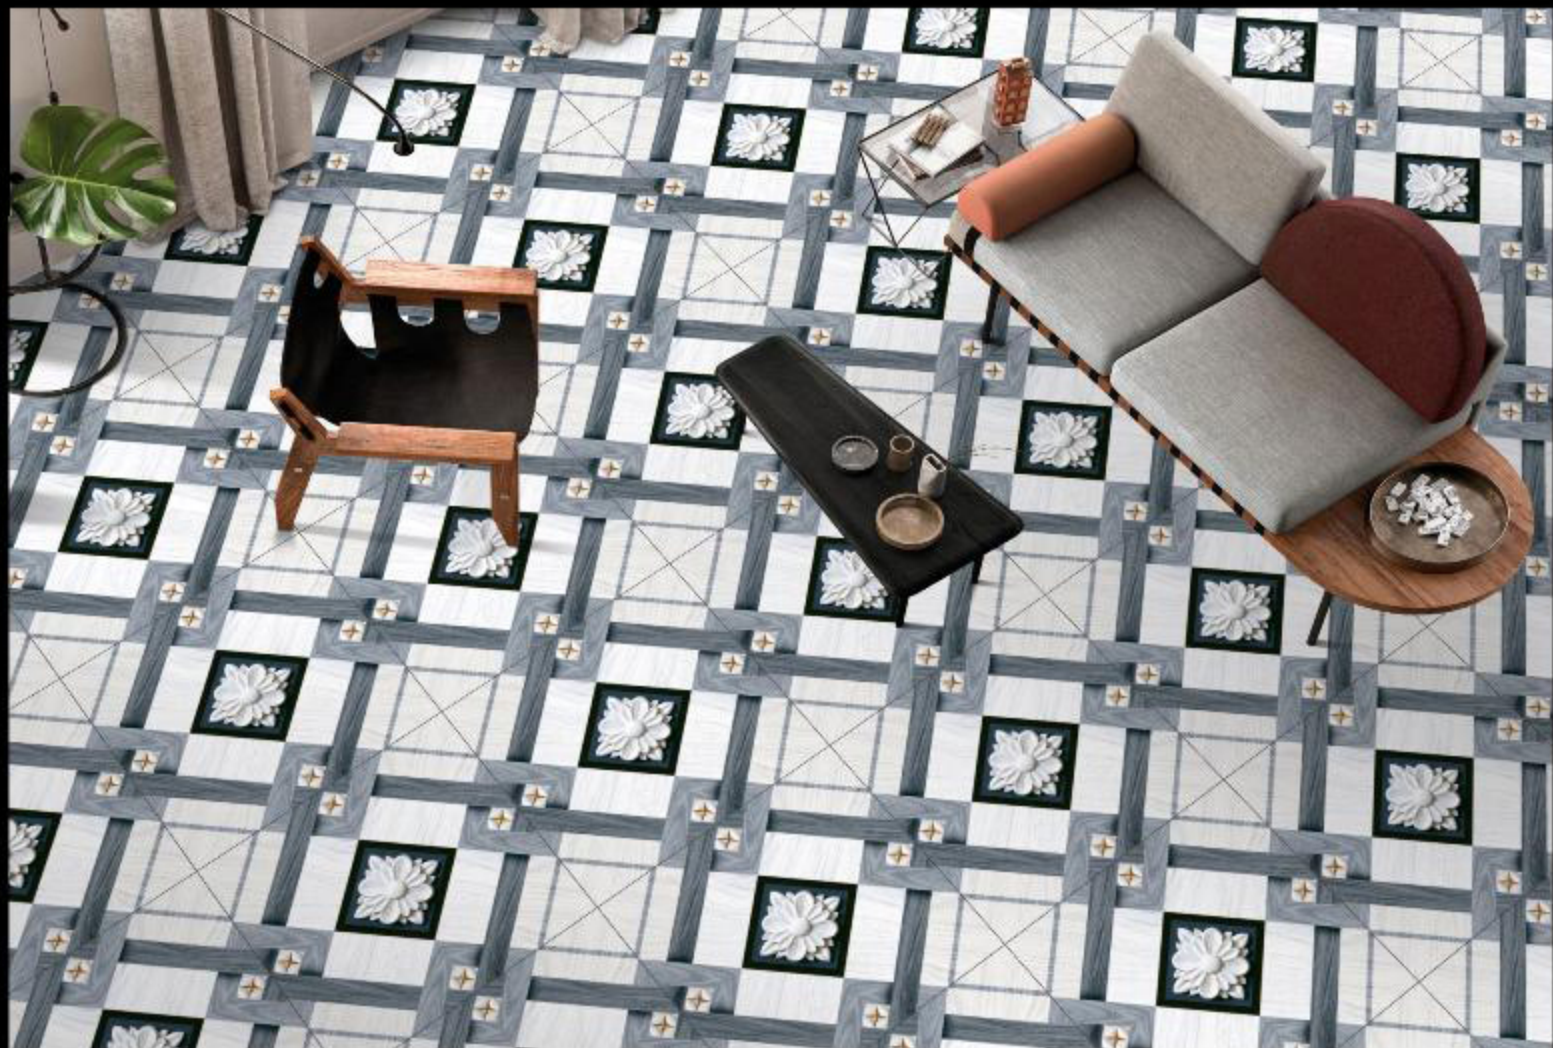

# **PROTECTIVE MATT SERIES**

---

MANZONI CREMA

600 X 600 mm  
Porcelain tiles

MANZONI GREY

600 X 600 mm  
Porcelain tiles

MILAZZO

600 X 600 mm  
Porcelain tiles